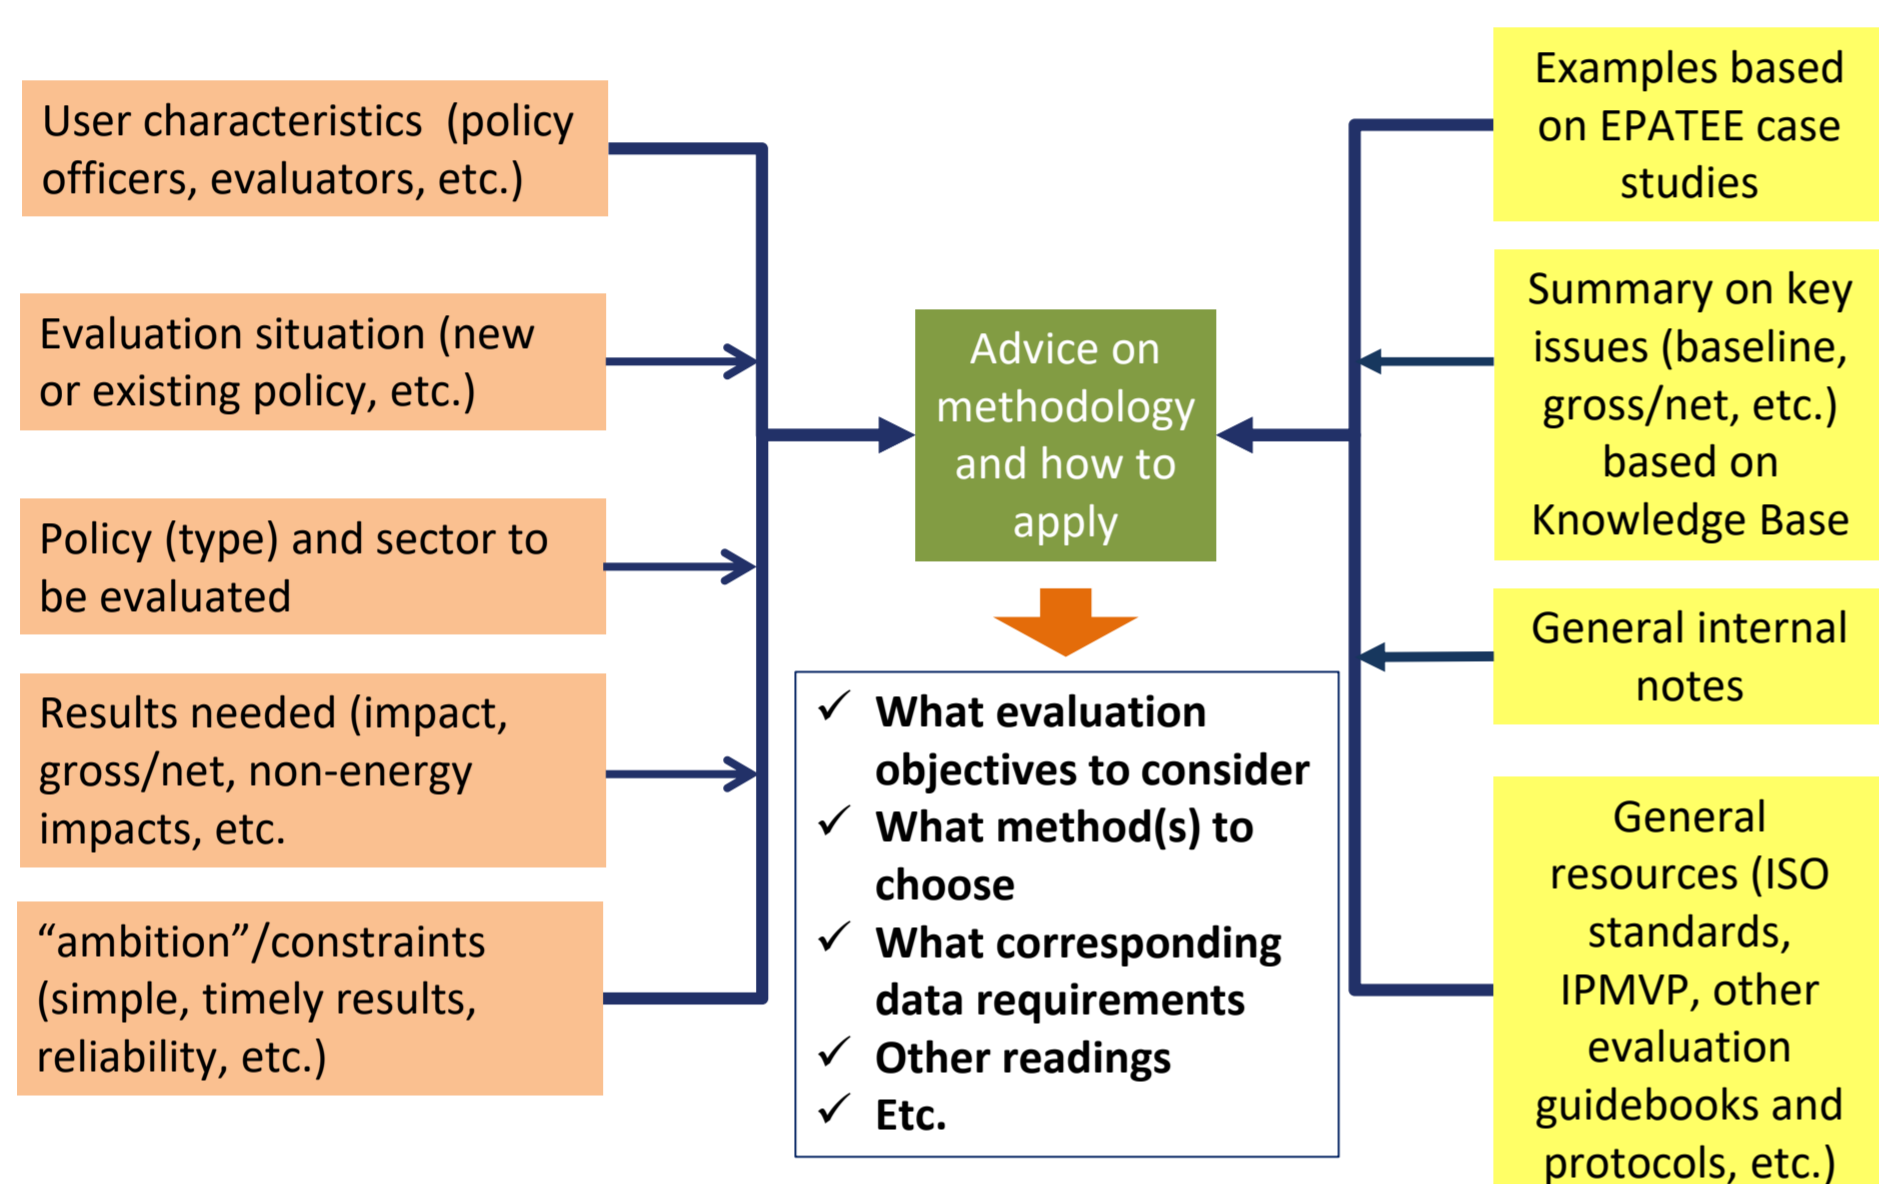

Objective of the Toolbox: providing advanced guidance for ex-post evaluation in the energy efficiency domain

- General guidance on ex-post evaluation of Energy Efficiency Policies
- Providing a Knowledge Base of relevant references, and case studies with practical examples
- Providing advanced guidance on specific **Combinations of Policy measure, Sector and calculation Method**
 - By guiding users through different menus
 - By an interactive selection mechanism (wizard)

Toolbox set-up

Specific guidance/tools

- Based on general template for tool descriptions
- Descriptions for 30 tools (tailored to specific combinations of Policy Measure, Sector and Method) of how to execute the evaluation, given the needs and possibilities for the specific combination)
- References in Knowledge Base (+ examples in the case studies)
- References to General guidance in Toolbox
- References to internal Notes in the project

Examples of available combinations

- Evaluating normative legislative policies on energy efficiency in residential buildings
- Evaluating labelled energy efficient appliances for the residential sector using the method of deemed savings
- Evaluating impacts of fiscal measures on energy efficiency in transport using stock modelling
- Evaluating energy audit scheme for energy savings in industry using econometric estimate method
- Evaluating subsidies on energy efficiency in non-residential buildings using energy-intensity indicators
- Evaluating market based instruments on energy efficiency in residential buildings using econometric methods
- Evaluating Minimum Energy Performance Standards measures on energy efficiency of household appliances using direct measurements

Key take aways

- Evaluation increases the robustness of energy efficiency policy measures
- Guidance on energy policy measures, sectors and methods assists in a targeted evaluation approach
- The EPATEE toolbox provides this guidance at your fingertips